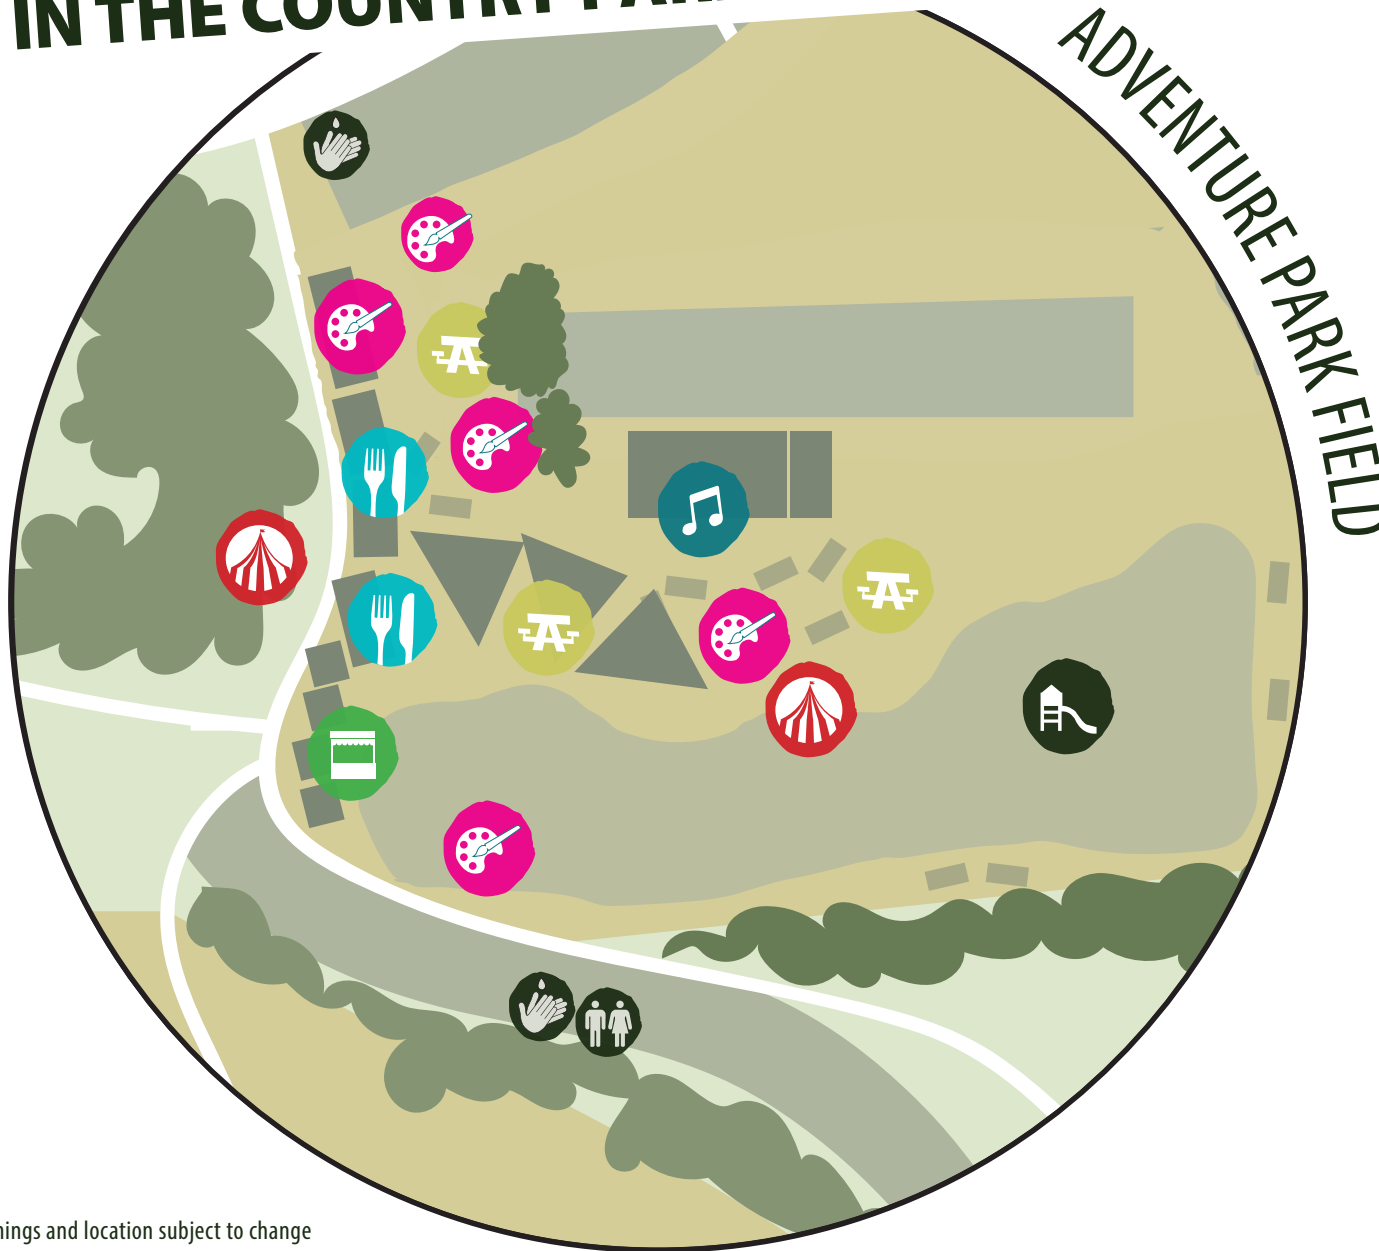

PARTY EVENT MAP

IN THE COUNTRY PARK

Check out our timetable of events for all the timings!

Hand Wash Area

Can be found in Pet's Corner, entrance to Adventure Park, all toilets

Parking

Available in our Free Country Park Car Park and Overflow Field

Park Equipment

Toddler area in Walled Garden, Adventure Park, Woodland Area

Toilet Facilities

Can be found opposite the Barn, opposite Manor Car Park, near Bell Tents

First Aid Point

Can be found in our Cafe and Ticket Office. Please alert any team member if first aid is needed.

Food & Drink

Food & Drink is available in our Cafe and event food in our adventure park. A bar is also available for soft and alcoholic drinks

Kids Activities

Including Face Painting, Play Bus, Arts & Craft, Bubble Artist, Children's Entertainer and more!

Workshops

Including Circus Workshop and Forest School Workshops

Seating

Lots of available seating including under cover areas

Stage

Trade Stalls

*Timings and location subject to change